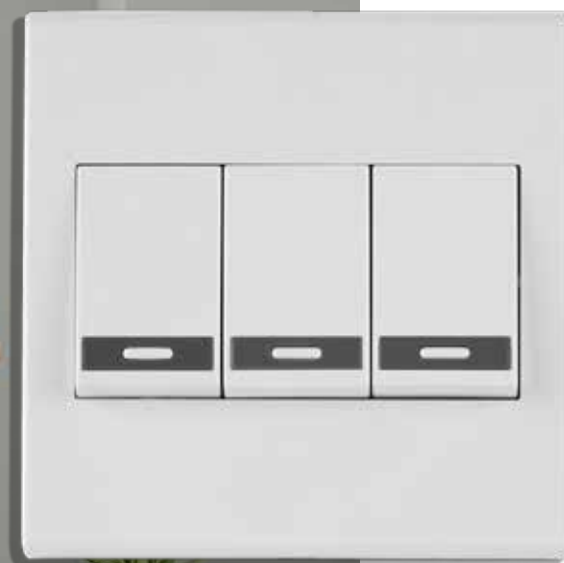

NEW

BRITISH SYSTEM **Switches** & Sockets

Suitable for every where

- More options for switch installation on the box.
- Built-in internal bridge for 2,3 & 4 gang swithes.
- Big openings which give more compatibility for thick wires.
- Made of polycarbonate Mutlusan plastic which is very strong material and support UV protection.

Eye-catching

It will be a unique one of your
home

03

Rational Solutions ...

Indispensable members of modern spaces
are designed to respond to different tastes...

BRITISH SYSTEM
Switches & Sockets

Control your energy